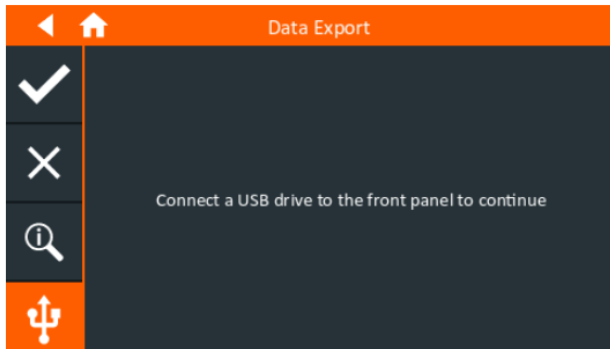

History - Data Export

Revision: A

Connect a USB Drive

Displays if no USB drive has been connected to the front panel. Will Automatically update when USB drive is detected.

Diagnostic Export Overview

Displays buttons which the user can tap to start exporting the diagnostic or history information.

Diagnostic Export In Progress

Displays a popup with a spinner while the export is in process.

Diagnostic Export Overview

Displays a confirmation popup once the exporting process has been completed.