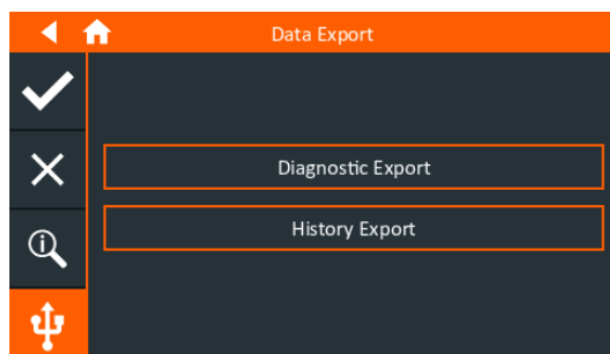

History - Data Export

Revision: A

Connect a USB Drive

Displays if no USB drive has been connected to the front panel. Will Automatically update when USB drive is detected.

Diagnostic Export Overview

Displays buttons which the user can tap to start exporting the diagnostic or history information.

Diagnostic Export In Progress

Displays a popup with a spinner while the export is in process.

Diagnostic Export Overview

Displays a confirmation popup once the exporting process has been completed.