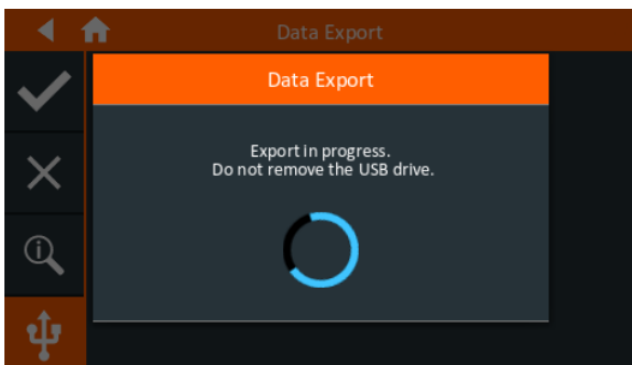

History - Data Export

Revision: A

Connect a USB Drive

Displays if no USB drive has been connected to the front panel. Will Automatically update when USB drive is detected.

Diagnostic Export Overview

Displays buttons which the user can tap to start exporting the diagnostic or history information.

Diagnostic Export In Progress

Displays a popup with a spinner while the export is in process.

Diagnostic Export Overview

Displays a confirmation popup once the exporting process has been completed.