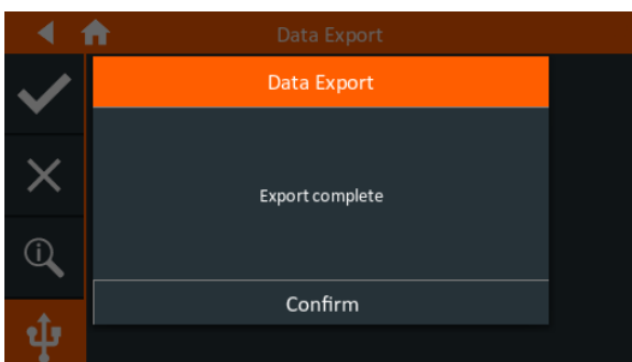

History - Data Export

Revision: A

Connect a USB Drive

Displays if no USB drive has been connected to the front panel. Will Automatically update when USB drive is detected.

Diagnostic Export Overview

Displays buttons which the user can tap to start exporting the diagnostic or history information.

Diagnostic Export In Progress

Displays a popup with a spinner while the export is in process.

Diagnostic Export Overview

Displays a confirmation popup once the exporting process has been completed.